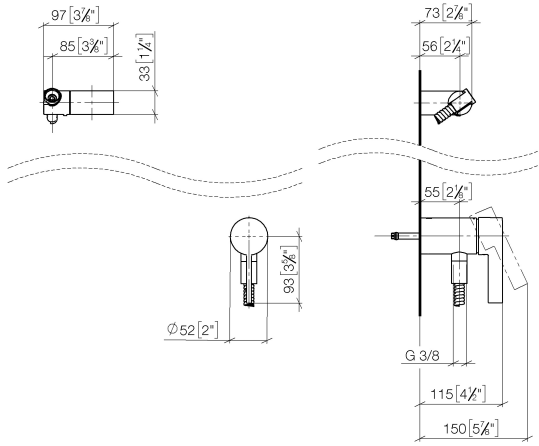

Concealed single-lever mixer with integrated shower connection with hand shower set - Brushed Chrome

IMO

ST 050 204 8979

- metal shower hose 1750mm with integrated anti-twist protection
 - Hand shower: COMPACT RAIN, max. flow rate 10 l/min (at 3 bar)
 - spray head Ø 130 mm
- Intrinsic protection against back flow.**

Required miscellaneous

Concealed wall mounting -

- min. recess depth 80 mm
- max. recess depth 105 mm

35 050 970 90

Concealed single-lever mixer with integrated shower connection with hand shower set - Brushed Chrome

IMO

ST 050 204 8979

Concealed single-lever mixer with integrated shower connection with hand shower set - Brushed Chrome

IMO

ST 050 204 8070
mm [inches]

Certificates

Belgaqua_21-025- WRAS_2011027. LGA_29928.
27_1.

ST 050 204 8979

Spare parts list

No.	Item Number	Name	Quantity used	Delivery time
1	28 060 970-93	Wall bracket swivel - Brushed Chrome	1	20
2	28 322 970-93	Metal shower hose 1/2" x 3/8" x 1750 mm - Brushed Chrome	1	20
3	36 050 970-93	Concealed single-lever mixer with integrated shower connection - Brushed Chrome	1	20