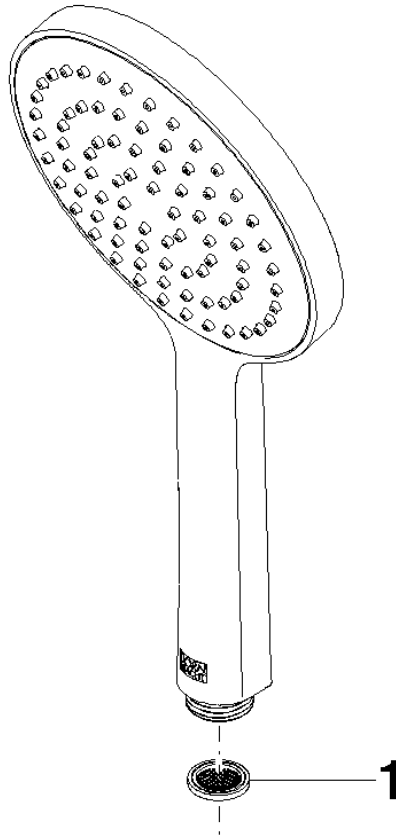

Concealed single-lever mixer with integrated shower connection with hand shower set - Brushed Chrome

IMO

ST 050 204 8979

- metal shower hose 1750mm with integrated anti-twist protection
 - Hand shower: COMPACT RAIN, max. flow rate 10 l/min (at 3 bar)
 - spray head Ø 130 mm
- Intrinsic protection against back flow.**

IMO

ST 050 204 8979

Concealed single-lever mixer with integrated shower connection with hand shower set - Brushed Chrome

IMO

ST 050 204 8979

- COMPACT RAIN, max. flow rate 15 l/min (at 3 bar)
- with anti-scale system
- spray head Ø 130 mm
- 1/2" connection

IMO

ST 050 204 8979

Concealed single-lever mixer with integrated shower connection with hand shower set - Brushed Chrome

IMO

ST 050 204 8070
mm [inches]

Flow rate chart

Certificates

DVGW_DW-
6517DN0129.

LGA_29983.

WRAS_2009011.

Concealed single-lever mixer with integrated shower connection with hand
shower set - Brushed Chrome

IMO

ST 050 204 8979
Parts for other
finishes can be found
here: [Chrome](#)

Spare parts list