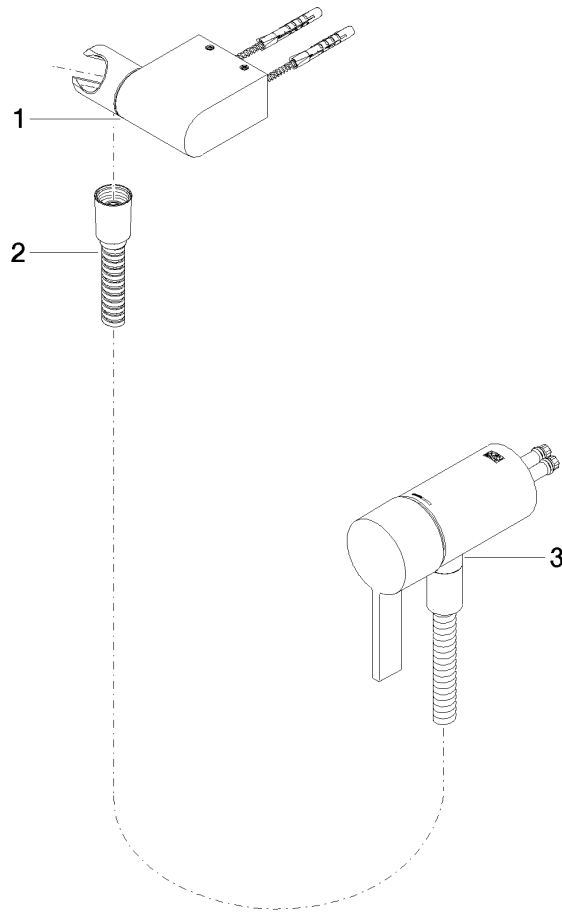

Concealed single-lever mixer with integrated shower connection with hand shower set - Brushed Chrome

IMO

ST 050 204 8979

- metal shower hose 1750mm with integrated anti-twist protection
 - Hand shower: COMPACT RAIN, max. flow rate 10 l/min (at 3 bar)
 - spray head Ø 130 mm
- Intrinsic protection against back flow.**

Required miscellaneous

Concealed wall mounting -

- min. recess depth 80 mm
- max. recess depth 105 mm

35 050 970 90

Concealed single-lever mixer with integrated shower connection with hand shower set - Brushed Chrome

IMO

ST 050 204 8979

Concealed single-lever mixer with integrated shower connection with hand shower set - Brushed Chrome

IMO

ST 050 204 8070
mm [inches]

Certificates

Belgaqua_21-025- WRAS_2011027. LGA_29928.
27_1.

ST 050 204 8979

Spare parts list

No.	Item Number	Name	Quantity used	Delivery time
1	28 060 970-93	Wall bracket swivel - Brushed Chrome	1	20
2	28 322 970-93	Metal shower hose 1/2" x 3/8" x 1750 mm - Brushed Chrome	1	20
3	36 050 970-93	Concealed single-lever mixer with integrated shower connection - Brushed Chrome	1	20