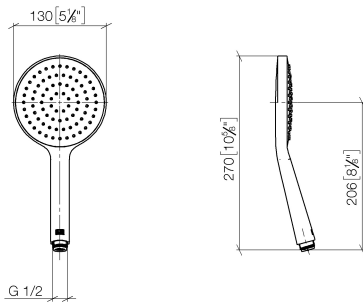

Concealed single-lever mixer with integrated shower connection with hand shower set - Brushed Chrome

IMO

ST 050 204 8979

- metal shower hose 1750mm with integrated anti-twist protection
 - Hand shower: COMPACT RAIN, max. flow rate 10 l/min (at 3 bar)
 - spray head Ø 130 mm
- Intrinsic protection against back flow.**

IMO

ST 050 204 8979

Concealed single-lever mixer with integrated shower connection with hand shower set - Brushed Chrome

IMO

ST 050 204 8979

- COMPACT RAIN, max. flow rate 15 l/min (at 3 bar)
- with anti-scale system
- spray head Ø 130 mm
- 1/2" connection

Concealed single-lever mixer with integrated shower connection with hand shower set - Brushed Chrome

IMO

ST 050 204 8979

Concealed single-lever mixer with integrated shower connection with hand shower set - Brushed Chrome

IMO

ST 050 204 8979

Concealed single-lever mixer with integrated shower connection with hand shower set - Brushed Chrome

IMO

ST 050 204 8070
mm [inches]

Flow rate chart

Certificates

DVGW_DW-
6517DN0129.